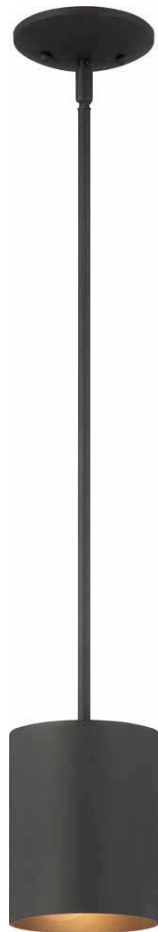

Project Name _____ *Type#* _____

V9605-79
Antique Bronze
Ceiling Mount
Includes Three 12" Stems
Includes Sloped Ceiling Canopy
1 – 75W Max Med. Base
5" W x 6 ¾" H
Damp Location Rated

Volume Lighting 21160 Imperial Valley Drive, Houston, TX 77073