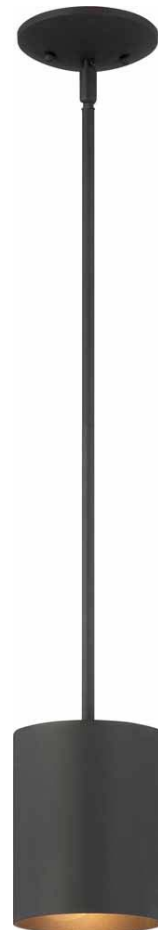

**Project Name** \_\_\_\_\_ **Type#** \_\_\_\_\_

**V9605-5**  
**Black**  
**Ceiling Mount**  
**Includes Three V0090-5 12" Stems**  
**Includes Sloped Ceiling Canopy Adaptor**  
**1 – 75W Max Med. Base**  
**5" W x 6 ¾" H**  
**Damp Location Rated**  
**Wire 10 ft.**  
**Additional Stems**  
**V0089-5 6" Black**  
**V0090-5 12" Black**  
**Other Finishes Available**  
**-20 Silver Grey**  
**-79 Antique Bronze**