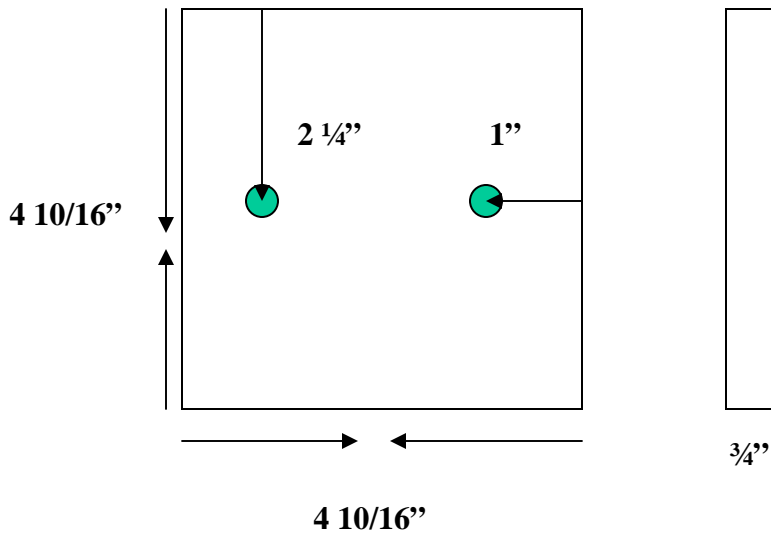

Project Name _____ Type# _____

1/2" Space Between Top of Glass and Wall

Outer Back Plate Cover

Inner Back Plate Cover

V5351-53
Sandstone Glass
5" W x 8" H x 6" E
1 - 60 Watt Candelabra
Damp Location rated