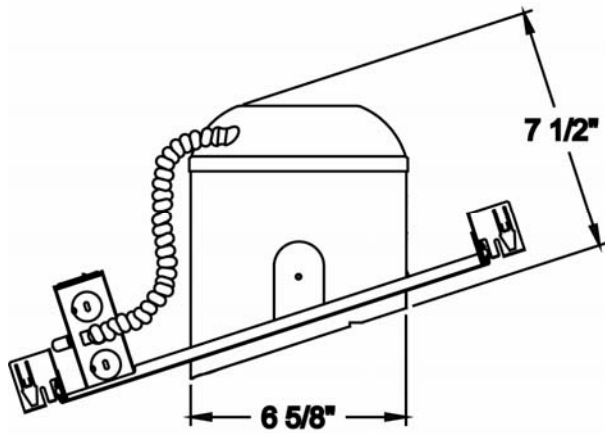

Volume Lighting
21160 Imperial Valley Drive
Houston, TX 77073
www.VolumeLighting.com
Sales@VolumeLighting.com

V8672

Electrical:

- Bulbs: Maximum 1 x medium base 150w – not included. See trims for bulb specifications.
- Wire through junction box (4 in and 4 out)
- Thermally protected housing
- Adjustable socket height
- Porcelain socket
- IC-rated, may be covered with insulation

Mounting:

- New Construction
- Sloped Ceiling
- Slops from $\frac{2}{12}$ to $\frac{6}{12}$
- Adjustable hanger bar from 14" to 24"
- 7½" height allows use in 2" x 8" joist construction
- Housing adjusts for ceilings up to 1" thick