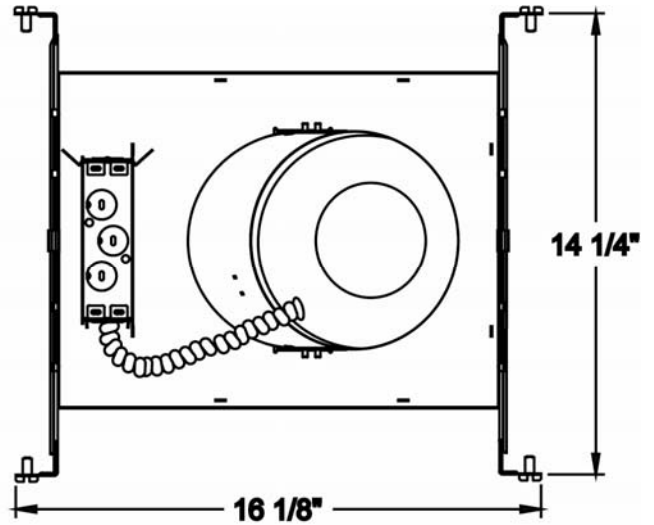

Volume Lighting
21160 Imperial Valley Drive
Houston, TX 77073
www.VolumeLighting.com
Sales@VolumeLighting.com

V8672

Electrical:

- Bulbs: Maximum 1 x medium base 150w – not included. See trims for bulb specifications.
- Wire through junction box (4 in and 4 out)
- Thermally protected housing
- Adjustable socket height
- Porcelain socket
- IC-rated, may be covered with insulation

Mounting:

- New Construction
- Sloped Ceiling
- Slops from $\frac{2}{12}$ to $\frac{6}{12}$
- Adjustable hanger bar from 14" to 24"
- 7½" height allows use in 2" x 8" joist construction
- Housing adjusts for ceilings up to 1" thick