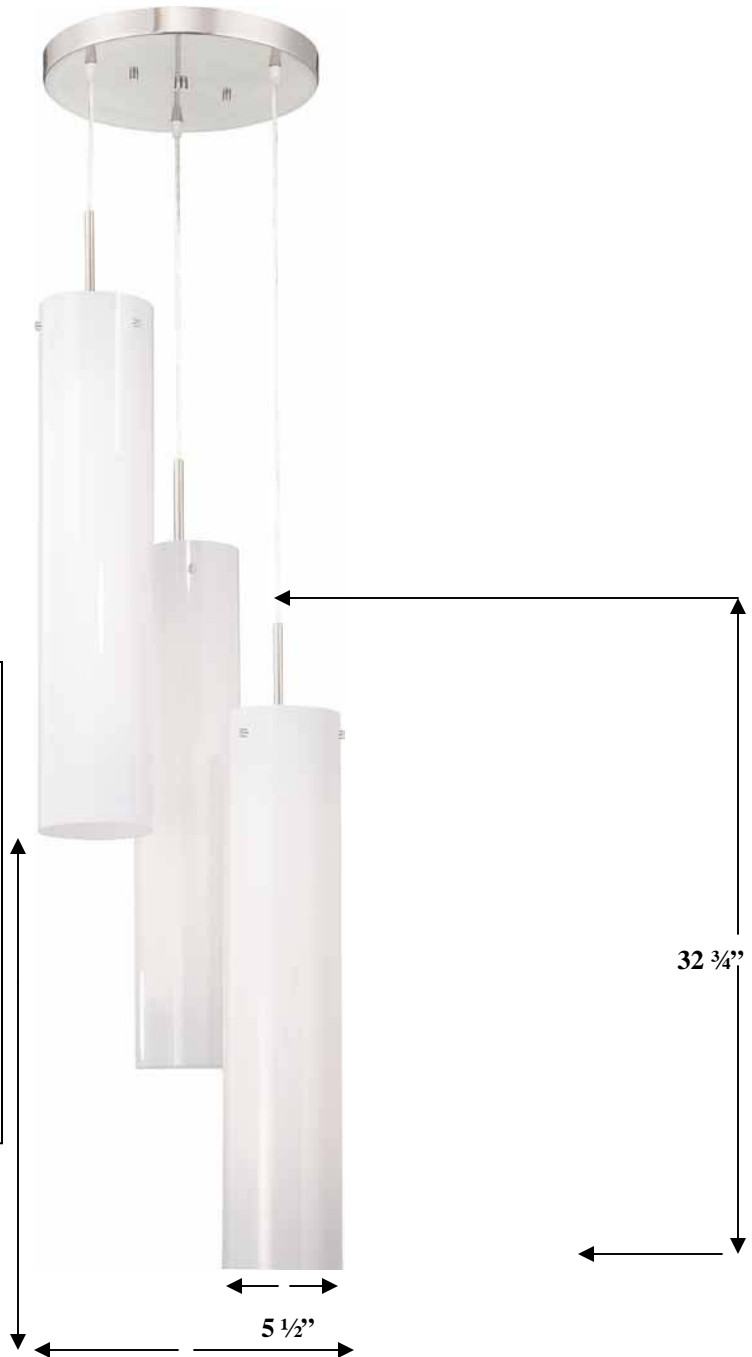

Project Name: _____

Type # _____

Jannon Collection

V4036 -33 Brushed Nickel
White Acrylic
6 – 24W T5 Lamp (not included)
2 – Lamps per Cylinder
120 V / 277 V HPF Electronic
Mounts standard ceiling junction box
with -33 canopy provided
Adjustable 10 ft. Wire provided per
fixture
Optional Stem Mount
6" V0089-33
12" V0090-32