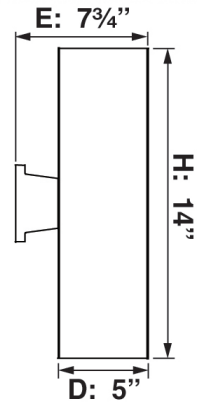

Mounting Deck Shape	Square
Installation Location	Damp (Without Top Cover) Wet (With Top Cover Only) (Top Cover Sold Separately) (Top Cover Contains Clear Glass for Uplight)
Light #	2
Watts per Light (W)	75
Total Wattage (W)	150
Light Bulb(s) Included?	No
Dimmable?	Yes (Lamp Dependent)
Base	Medium Base (E26)
Voltage (Volts)	120V
Safety Ratings	cULus Listed
Compliances	RoHS Compliant FCC Compliant
Assembly	Assembly Required
Accessory 1 (Sold Separately)	0965-79 5" Antique Bronze Top Cover

Surface Wall Mount

Specifications

Style	Modern
Type of Lighting	Indoor or Outdoor Wall Lighting
Product Type	Wall Mount
Product Subtype	Sconce
Height (in.)	14
Width (in.)	5
Length or Extension/Projection (in.)	7.75
Finish	Antique Bronze
Main Material	Aluminum
Light Direction	Up/Down
Installation/Mounting Position	Downward
Mounting Deck Height (in.)	5
Mounting Deck Width (in.)	5