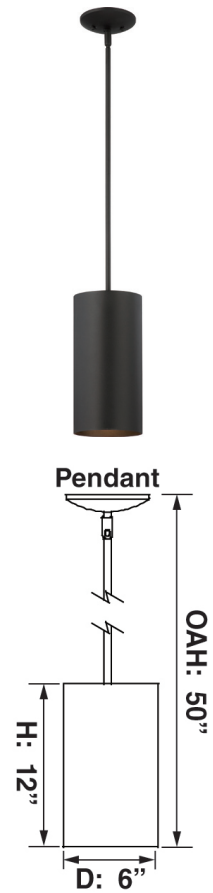

At a Glance

- Sturdy, Exquisite Construction
- 5-Year Limited Warranty on Integrated LED (Included with Purchase)
- High-Quality, Corrosion-Resistant, and Rust-Resistant Aluminum
- Clean, Minimal, and Solid Color Design Blends in Seamlessly with Surroundings and Existing Décor
- Perfect Complement to Indoor or Outdoor Spaces (Suitable for Damp or Dry Locations Only)
- Compact, Trendy Light Fits Easily in Small Spaces
- Open/Uncovered Bottom Helps Prevent Accumulation of Dust or Pests
- Go Green—Environmentally Friendly, Energy-Efficient Integrated LED
- Compatible with Flicker-Free TRIAC/ELV 5% (120V AC Only) Dimmers
- Heat-Resistant Components Safely Withstand Up to 15 Watts
- 1-Light Fixture (Integrated LED)
- FREE Sloped Ceiling Canopy with Swivel (Included with Purchase) (Additional Sold Separately)
- Three FREE 12" Stems (Included with Purchase)
- FREE 8' Electrical Wire (Included with Purchase)
- Additional Stems for Higher Ceilings Available (Optional) (Sold Separately)
- Individually Inspected for Quality Assurance
- cULus Rated for Safety