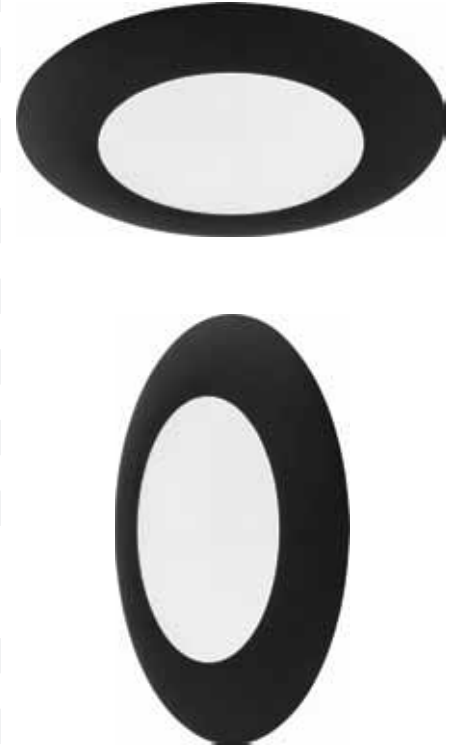

Installation Location	Wet
Light #	1
Watts per Light (W)	15
Total Wattage (W)	15
Light Source Included?	Yes (Integrated LED)
Light Bulb(s) Included?	N/A (Integrated LED Light Source Included)
CRI	95
Color Temperature (K)	3000
Lumens per Light	950
Total Lumens	950
Power Factor (Pf)	>.95
Life Rated (Hours)	50,000
Dimmable?	Yes (10% of Output)
Base	N/A (Integrated LED)
Input Voltage (Volts)	120V at 50/60 Hz
Operating Temperature (C°)	-20 to 80
Compliances	NATIONAL ELECTRICAL CODE 410.16 (C1-5): Code C5 for closet luminaire when installed per code.
Safety Ratings	cULus Listed
Assembly	No Assembly Required
Integrated LED Warranty	5-Year Limited Warranty