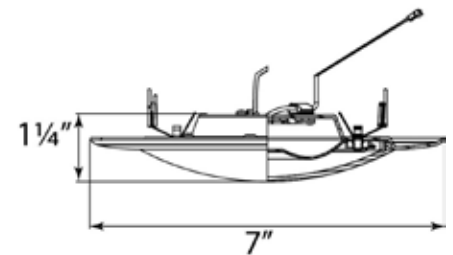

At a Glance

- Sturdy, Exquisite Construction
- 5-Year Limited Warranty on Integrated LED (Included with Purchase)
- Sealed White Frosted Polycarbonate Lens Cover
- Perfect Complement to Indoor or Outdoor Spaces
- Durability and Top Quality Protection Against Scratches
- Outer Lacquer Finish Provides Attractive Sheen and Additional Protection Layer
- High-Quality, Corrosion-Resistant, and Rust-Resistant All-Aluminum (Housing and Trim)
- Go Green—Environmentally Friendly, Energy-Efficient Integrated LED
- Convertible Fixture Can Install as a Ceiling Fixture Flush Mount or Wall Mount Sconce
- Thin Profile: 1.25 in. Height
- Compact Light Fits Easily in Small Spaces
- 950 Lumens
- 3000K Color Temperature
- 95 CRI
- Dimmable (10% of Output)
- Enjoy Rain or Shine—Conveniently Suitable for Wet Locations
- Features Ability to Start Up in Cold Weather (Operates From -20°C to 80°C)
- Heat-Resistant Components Withstand Up to 15 Watts
- 1-Light Fixture (Integrated LED Included)
- Easily Installs Into 4" or 3" Ceiling or Wall Junction Boxes
- Individually Inspected for Quality Assurance
- cULus Listed for Safety