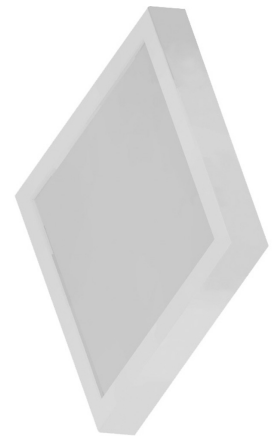

Specifications

Style	Modern
Type of Lighting	Indoor Ceiling Lighting or Wall Lighting
Product Type	Ceiling Fixture or Wall Mount
Product Subtype	Mini, Flush Mount, Convertible (Ceiling or Wall Mount), Sconce (When Wall-Mounted)
Height (in.)	1
Width (in.)	10
Length or Extension/Projection (in.)	10
Finish	White
Main Material	Steel
Other Material	White Acrylic Square Lens

At a Glance

- Sturdy, Exquisite Construction
- 5-Year Limited Warranty on Integrated LED (Included with Purchase)
- White Acrylic Square Lens
- Perfect Complement to Kitchens, Bedrooms, Living Rooms, Hallways, Restaurants, and Many Other Indoor Areas
- Solid White Finish
- Modern Design
- Go Green—Environmentally Friendly, Energy-Efficient Integrated LED
- Convertible Fixture Can Install as a Ceiling Fixture Flush Mount or Wall Mount Sconce
- Americans with Disabilities Act Compliant (ADA Compliant) (When Wall-Mounted Only)
- Thin Profile: 1 in. Height
- Compact Light Fits Easily in Small Spaces
- 1050 Lumens
- 3000K Color Temperature
- 90 CRI
- Dimmable (TRIAC/ELV, 10% [120V Only])
- Suitable for Dry Locations Only
- Heat-Resistant Components Withstand Up to 17 Watts
- 1-Light Fixture (Integrated LED Included)
- Individually Inspected for Quality Assurance
- UL Listed for Safety