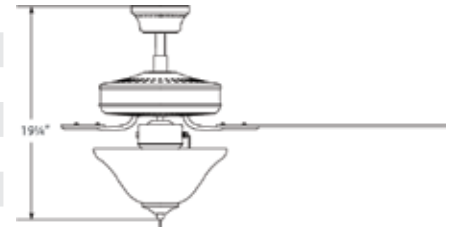

At a Glance

- Sturdy, Exquisite Construction
- Perfect Complement to Stainless-Steel Appliances, Bedroom, Living Room, Dining Room, Kitchen, and Many Other Indoor Areas
- High-Quality, Stunning Brushed Nickel—Extreme Durability and Top Quality Protection Against Scratches
- Outer Lacquer Finish Provides Attractive Sheen and Additional Protection Layer
- One FREE 3" Downrod (Included with Purchase)
- FREE Sloped Ceiling Canopy with Swivel (Up to 45 Degrees) (Included with Purchase) (Additional Sold Separately)
- FREE 78" Electrical Wire (Included with Purchase)
- Longer Interchangeable Downrods for Higher Ceilings Available (Optional) (Sold Separately) (NOTE: These downrods are standalone and cannot be added onto one another. See accessory section for all downrod options.)
- Superior Quality High-Grade Silicon Steel—High Efficiency and Quiet Operation
- Fan Blade Rotation Direction Easily Reversible with Included Switch
- 3 Speeds (Fast, Medium, and Slow)
- Medium Base (E26)
- Compatible with All Dimmers
- Suitable for Dry Locations Only
- 2-Light Fixture (Light Kit with LED Bulbs Included)
- Individually Inspected for Quality Assurance
- UL Listed for Safety
- Enjoy Stunning Quality at a Great Price—Limited Lifetime Warranty